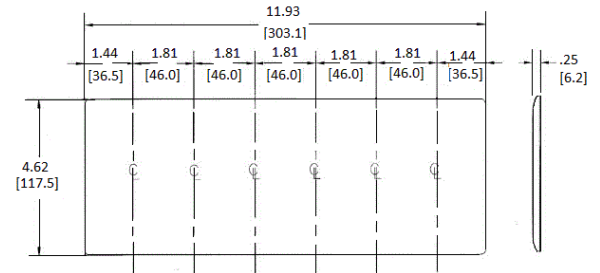

Ordering Information

Description	Color	Catalog Number	UPC
6-Gang, 6-Toggle Openings	Gray	NP6GY	883778102028

Listings

UL Listed
CSA Certified

Specifications

Plate Material	Nylon
Plate Type	6-Gang
Plate Openings	Toggle switch
Mounting Screws	Steel painted, slotted head
Appearance	Smooth

Accessories

Screws
Adapters

Online Resources

Customer Use Drawing
eCatalog

Dimensions in Inches (mm)

Bryant Electric • An affiliate of Hubbell Incorporated (Delaware) • 40 Waterview Drive • Shelton, CT 06484
Phone (800) 323-2792 • Specifications subject to change without notice