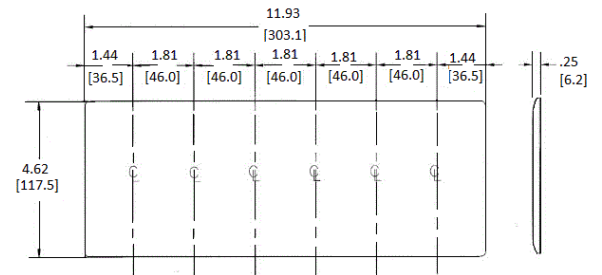

### Ordering Information

Description	Color	Catalog Number	UPC
6-Gang, 6-Toggle Openings	Ivory	NP6I	883778102004

### Specifications

Plate Material	Nylon
Plate Type	6-Gang
Plate Openings	Toggle switch
Mounting Screws	Steel painted, slotted head
Appearance	Smooth