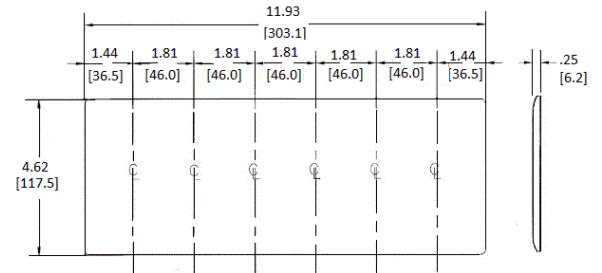

Ordering Information

Description	Color	Catalog Number	UPC
6-Gang, 6-Toggle Openings	Light Almond	NP6LA	883778300820

Listings

UL Listed
CSA Certified

Specifications

Plate Material	Nylon
Plate Type	6-Gang
Plate Openings	Toggle switch
Mounting Screws	Steel painted, slotted head
Appearance	Smooth

Accessories

Screws
Adapters

Online Resources

Customer Use Drawing
eCatalog

Dimensions in Inches (mm)

Bryant Electric • An affiliate of Hubbell Incorporated (Delaware) • 40 Waterview Drive • Shelton, CT 06484
Phone (800) 323-2792 • Specifications subject to change without notice