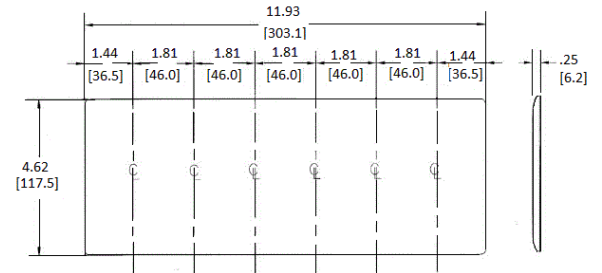

Ordering Information

Description	Color	Catalog Number	UPC
6-Gang, 6-Toggle Openings	Brown	NP6	883778101991

Listings

UL Listed
CSA Certified

Specifications

Plate Material	Nylon
Plate Type	6-Gang
Plate Openings	Toggle switch
Mounting Screws	Steel painted, slotted head
Appearance	Smooth

Accessories

Screws
Adapters

Online Resources

Customer Use Drawing
eCatalog

Dimensions in Inches (mm)

Bryant Electric • An affiliate of Hubbell Incorporated (Delaware) • 40 Waterview Drive • Shelton, CT 06484
Phone (800) 323-2792 • Specifications subject to change without notice