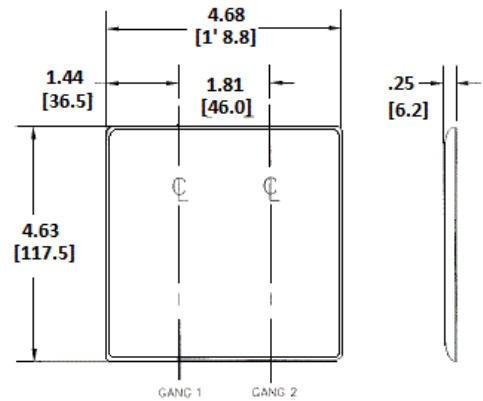

### Ordering Information

Description	Color	Catalog Number	UPC
2-Gang, 1-Single Receptacle, 1.40" (35.6) Dia. Hole, 1-Duplex Opening	Almond	NP78AL	883778104664

### Specifications

Material	Nylon
Plate Type	2-Gang
Plate Openings	Single Receptacle, Duplex
Mounting Screws	Steel painted, slotted head
Appearance	Smooth