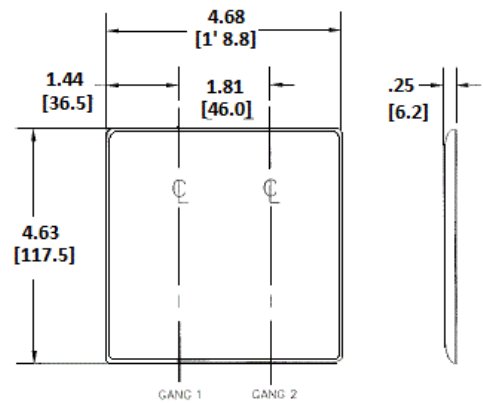

Wallplates

Combination Wallplates, 2-Gang

Features

- Reinforcement ribs for extra strength
- High-impact, self-extinguishing nylon material
- Captive screw feature holds mounting screw in place

Ordering Information

Description	Color	Catalog Number	UPC
2-Gang, 1-Single Receptacle, 1.40" (35.6) Dia. Hole, 1-Duplex Opening	White	NP78W	883778104657

Listings

UL Listed
CSA Certified

Specifications

Material	Nylon
Plate Type	2-Gang
Plate Openings	Single Receptacle
Mounting Screws	Steel painted, slotted head
Appearance	Smooth