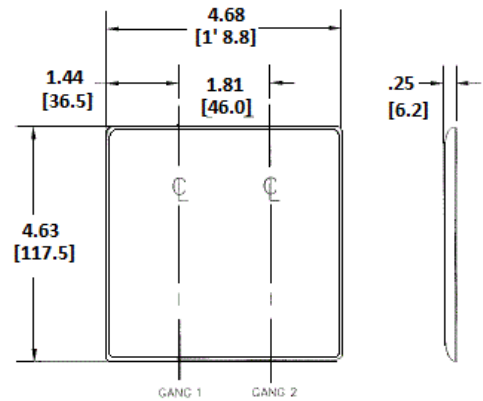

### Ordering Information

Description	Color	Catalog Number	UPC
2-Gang, 1-Single Receptacle, 1.40" (35.6) Dia. Hole, 1-Duplex Opening	Brown	NP78	883778104619

### Specifications

Material	Nylon
Plate Type	2-Gang
Plate Openings	Single Receptacle, Duplex
Mounting Screws	Steel painted, slotted head
Appearance	Smooth