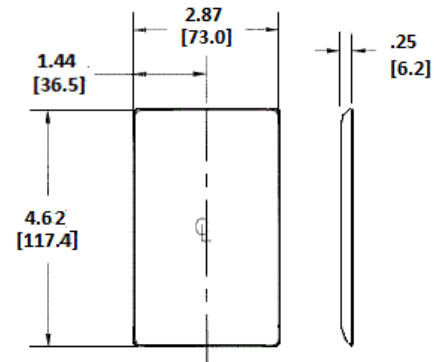

Wallplates Single Receptacle Wallplates

BRYANT®

Features

- Reinforcement ribs for extra strength
- Captive screw feature holds mounting screw in place
- High-impact, self-extinguishing nylon material
- 1-Single 1.40 in. (35.6) Diameter Opening

Ordering Information

Description	Color	Catalog Number	UPC
1-Gang, 1-Single Receptacle Opening, 1.40" (35.6) Dia. Hole	Gray	NP7GY	883778103544

Listings

UL Listed
CSA Certified

Specifications

Plate Material	Nylon
Plate Type	1-Gang
Plate Openings	Single Receptacle
Mounting Screws	Steel painted, slotted head
Appearance	Smooth