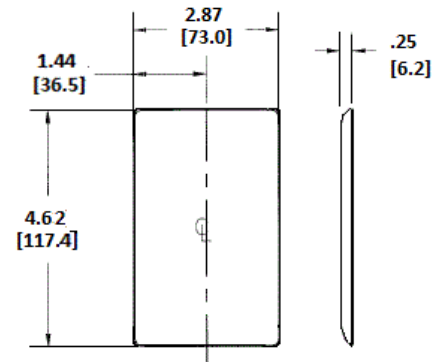

Description	Color	Catalog Number	UPC
1-Gang, 1-Single Receptacle 1.40 in. (35.6) Dia. Hole for 1.36-1.39" (34.5-35.3) Dia.	Nylon	NP7OIG	883778111020

Listings

UL Listed
CSA Certified

Specifications

Material	Nylon
Plate Type	1-Gang
Plate Openings	Single Receptacle
Mounting Screws	Steel painted, slotted head
Appearance	Smooth