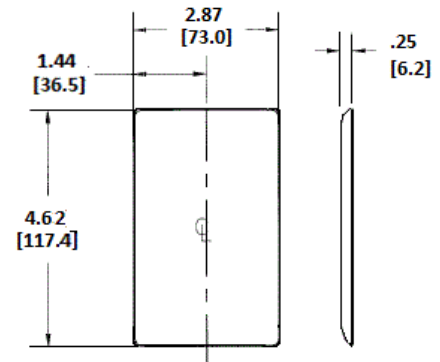

### Features

- Reinforcement ribs for extra strength
- Captive screw feature holds mounting screw in place
- High-impact, self-extinguishing nylon material
- 1-Single 1.40 in. (35.6) Diameter Opening

### Ordering Information

Description	Color	Catalog Number	UPC
1-Gang, 1-Single Receptacle Opening, 1.40" (35.6) Dia. Hole	Office White	NP7OW	883778103582

### Specifications

Plate Material	Nylon
Plate Type	1-Gang
Plate Openings	Single Receptacle
Mounting Screws	Steel painted, slotted head
Appearance	Smooth