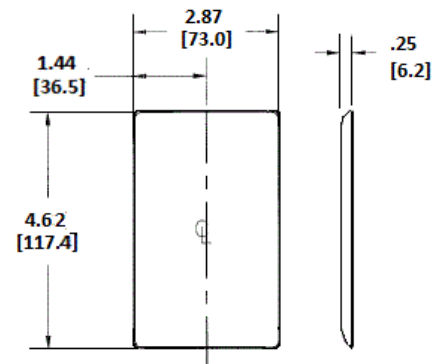

### Features

- Reinforcement ribs for extra strength
- Captive screw feature holds mounting screw in place
- High-impact, self-extinguishing nylon material
- 1-Single 1.40 in. (35.6) Diameter Opening

### Ordering Information

Description	Color	Catalog Number	UPC
1-Gang, 1-Single Receptacle Opening, 1.40" (35.6) Dia. Hole	Red	NP7R	883778103575

### Specifications

Plate Material	Nylon
Plate Type	1-Gang
Plate Openings	Single Receptacle
Mounting Screws	Steel painted, slotted head
Appearance	Smooth