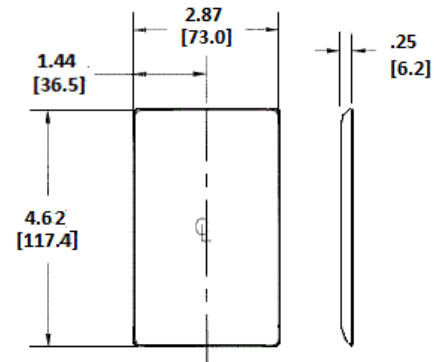

Wallplates Single Receptacle Wallplates

BRYANT®

Features

- Reinforcement ribs for extra strength
- Captive screw feature holds mounting screw in place
- High-impact, self-extinguishing nylon material
- 1-Single 1.40 in. (35.6) Diameter Opening

Ordering Information

Description	Color	Catalog Number	UPC
1-Gang, 1-Single Receptacle Opening, 1.40" (35.6) Dia. Hole	Brown	NP7	883778103513

Listings

UL Listed
CSA Certified

Specifications

Plate Material	Nylon
Plate Type	Wall Plate
Plate Openings	Single Receptacle
Mounting Screws	Steel painted, slotted head
Appearance	Smooth