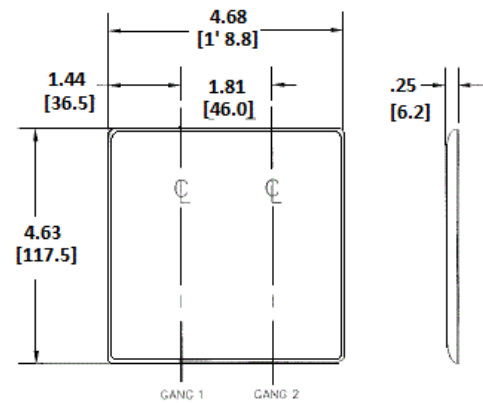

Wallplates Duplex Receptacle Wallplates

BRYANT®

Features

- Reinforcement ribs for extra strength
- Captive screw feature holds mounting screw in place
- High-impact, self-extinguishing nylon material

Ordering Information

Description	Color	Catalog No.	UPC
2-Gang, 2-Duplex Openings	Black	NP82BK	883778102196

Listings

UL Listed
CSA Certified

Specifications

Plate Material	Nylon
Plate Type	2-Gang
Plate Openings	Duplex Receptacle
Mounting Screws	Steel painted, slotted head
Appearance	Smooth