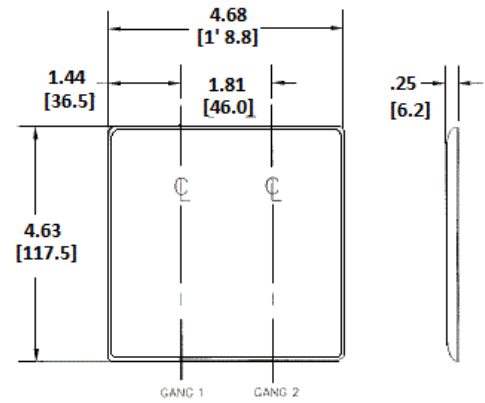

Wallplates

Duplex Receptacle Wallplates

Features

- Reinforcement ribs for extra strength
- Captive screw feature holds mounting screw in place
- High-impact, self-extinguishing nylon material

Ordering Information

Description	Color	Catalog No.	UPC
2-Gang, 2-Duplex Openings	Gray	NP82GY	883778102189

Listings

UL Listed
CSA Certified

Specifications

Plate Material	Nylon
Plate Type	2-Gang
Plate Openings	Duplex Receptacle
Mounting Screws	Steel painted, slotted head
Appearance	Smooth