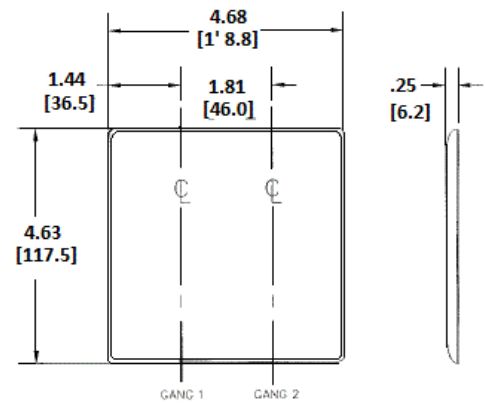

Wallplates

Duplex Receptacle Wallplates

Features

- Reinforcement ribs for extra strength
- Captive screw feature holds mounting screw in place
- High-impact, self-extinguishing nylon material

Ordering Information

Description	Color	Catalog No.	UPC
2-Gang, 2-Duplex Openings	Ivory	NP82I	883778102165

Listings

UL Listed
CSA Certified

Specifications

Plate Material	Nylon
Plate Type	2-Gang
Plate Openings	Duplex Receptacle
Mounting Screws	Steel painted, slotted head
Appearance	Smooth