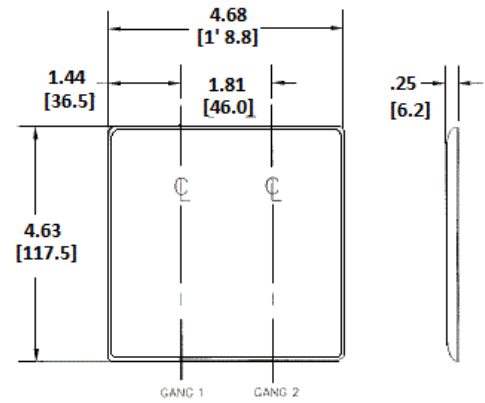

Wallplates Duplex Receptacle Wallplates

BRYANT®

Features

- Reinforcement ribs for extra strength
- Captive screw feature holds mounting screw in place
- High-impact, self-extinguishing nylon material

Ordering Information

Description	Color	Catalog Number	UPC
2-Gang, 2-Duplex Openings	Orange	NP82OR	88377811129

Listings

UL Listed
CSA Certified

Specifications

Plate Material	Nylon
Plate Type	2-Gang
Plate Openings	Duplex Receptacle
Mounting Screws	Steel painted, slotted head
Appearance	Smooth