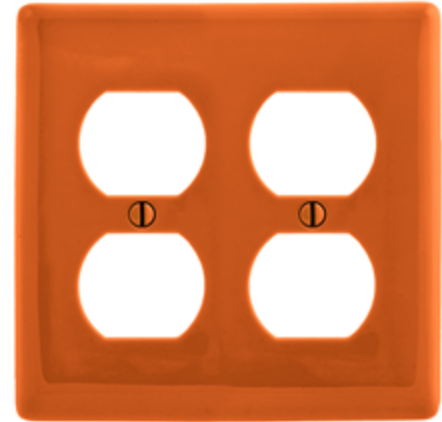

Wallplates Duplex Receptacle Wallplates

BRYANT®

Features

- Reinforcement ribs for extra strength
- Captive screw feature holds mounting screw in place
- High-impact, self-extinguishing nylon material

Ordering Information

Description	Color	Catalog Number	UPC
2-Gang, 2-Duplex Openings	Orange	NP82OR	88377811129

Listings

UL Listed
CSA Certified

Specifications

Plate Material	Nylon
Plate Type	2-Gang
Plate Openings	Duplex Receptacle
Mounting Screws	Steel painted, slotted head
Appearance	Smooth