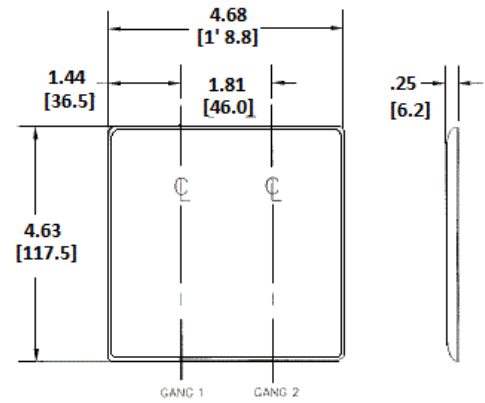

### Ordering Information

Description	Color	Catalog Number	UPC
2-Gang, 2-Duplex Openings	Office White	NP82OW	883778102226

### Specifications

Plate Material	Nylon
Plate Type	2-Gang
Plate Openings	Duplex Receptacle
Mounting Screws	Steel painted, slotted head
Appearance	Smooth