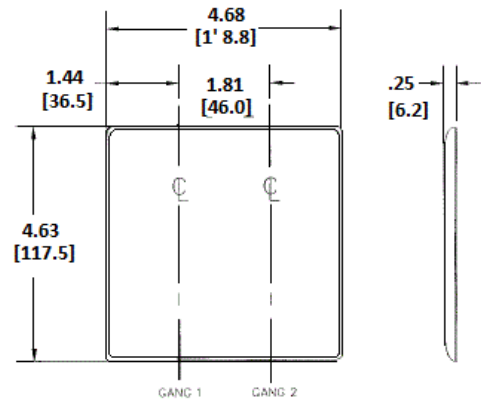

Wallplates Duplex Receptacle Wallplates

BRYANT®

Features

- Reinforcement ribs for extra strength
- Captive screw feature holds mounting screw in place
- High-impact, self-extinguishing nylon material

Ordering Information

Description	Color	Catalog Number	UPC
2-Gang, 2-Duplex Openings	Red	NP82R	883778102219

Listings

UL Listed
CSA Certified

Specifications

Plate Material	Nylon
Plate Type	2-Gang
Plate Openings	Duplex Receptacle
Mounting Screws	Steel painted, slotted head
Appearance	Smooth