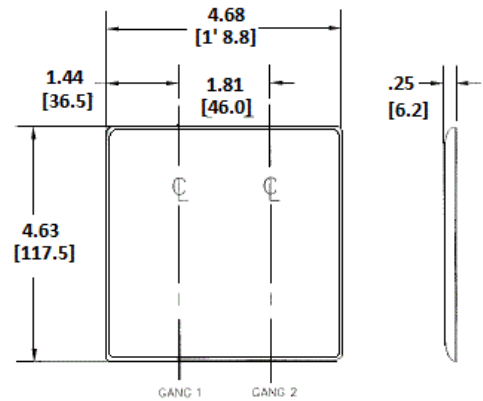

Wallplates

Duplex Receptacle Wallplates

Features

- Reinforcement ribs for extra strength
- Captive screw feature holds mounting screw in place
- High-impact, self-extinguishing nylon material

Ordering Information

Description	Color	Catalog No.	UPC
2-Gang, 2-Duplex Openings	White	NP82W	883778102172

Listings

UL Listed
CSA Certified

Specifications

Plate Material	Nylon
Plate Type	2-Gang
Plate Openings	Duplex Receptacle
Mounting Screws	Steel painted, slotted head
Appearance	Smooth