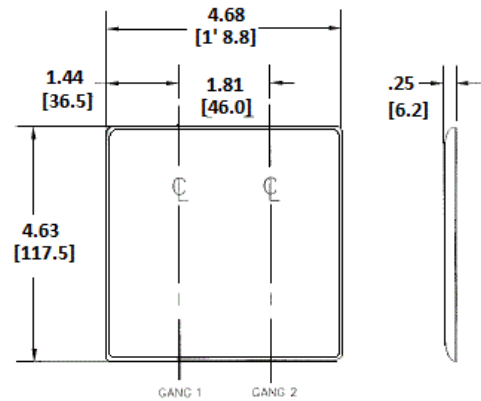

### Ordering Information

Description	Color	Catalog Number	UPC
2-Gang, 2-Duplex Openings	Brown	NP82	883778102158

### Specifications

Plate Material	Nylon
Plate Type	2-Gang
Plate Openings	Duplex Receptacle
Mounting Screws	Steel painted, slotted head
Appearance	Smooth