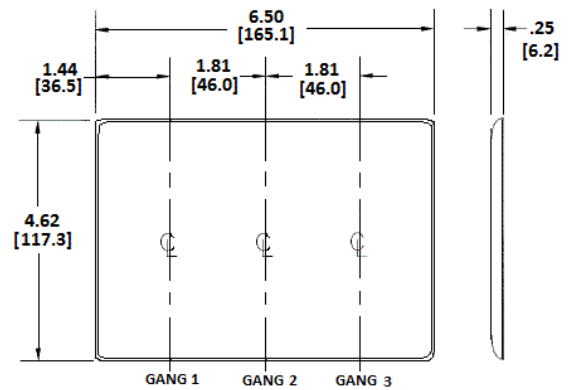

Wallplates Duplex Receptacle Wallplates

BRYANT®

Features

- Reinforcement ribs for extra strength
- High-impact, self-extinguishing nylon material
- Captive screw feature holds mounting screw in place

Ordering Information

Description	Color	Catalog No.	UPC
3-Gang, 3-Duplex Openings	Ivory	NP83I	883778102240

Listings

UL Listed
CSA Certified

Specifications

Plate Material	Nylon
Plate Type	3-Gang
Plate Openings	Duplex
Mounting Screws	Steel painted, slotted head
Appearance	Smooth