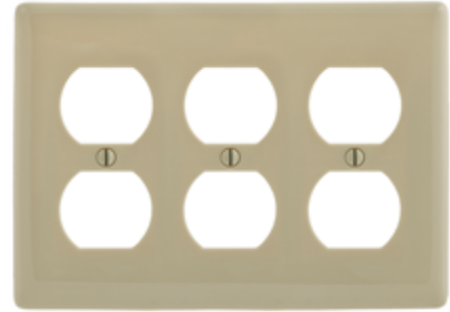

Wallplates Duplex Receptacle Wallplates

BRYANT®

Features

- Reinforcement ribs for extra strength
- High-impact, self-extinguishing nylon material
- Captive screw feature holds mounting screw in place

Ordering Information

Description	Color	Catalog No.	UPC
3-Gang, 3-Duplex Openings	Ivory	NP83I	883778102240

Listings

UL Listed
CSA Certified

Specifications

Plate Material	Nylon
Plate Type	3-Gang
Plate Openings	Duplex
Mounting Screws	Steel painted, slotted head
Appearance	Smooth