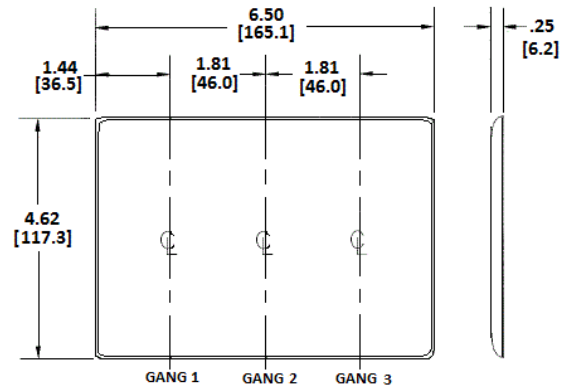

Wallplates

Duplex Receptacle Wallplates

Features

- Reinforcement ribs for extra strength
- High-impact, self-extinguishing nylon material
- Captive screw feature holds mounting screw in place

Ordering Information

Description	Color	Catalog No.	UPC
3-Gang, 3-Duplex Openings	White	NP83W	883778102257

Listings

UL Listed
CSA Certified

Specifications

Plate Material	Nylon
Plate Type	3-Gang
Plate Openings	Duplex
Mounting Screws	Steel painted, slotted head
Appearance	Smooth