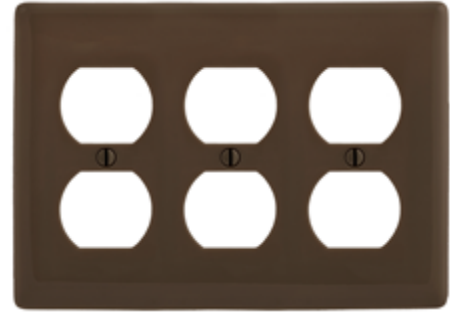

Wallplates Duplex Receptacle Wallplates

BRYANT®

Features

- Reinforcement ribs for extra strength
- Captive screw feature holds mounting screw in place
- High-impact, self-extinguishing nylon material

Ordering Information

Description	Color	Catalog Number	UPC
3-Gang, 3-Duplex Openings	Brown	NP83	883778102233

Listings

UL Listed
CSA Certified

Specifications

Plate Material	Nylon
Plate Type	3-Gang
Plate Openings	Duplex Receptacle
Mounting Screws	Steel painted, slotted head
Appearance	Smooth