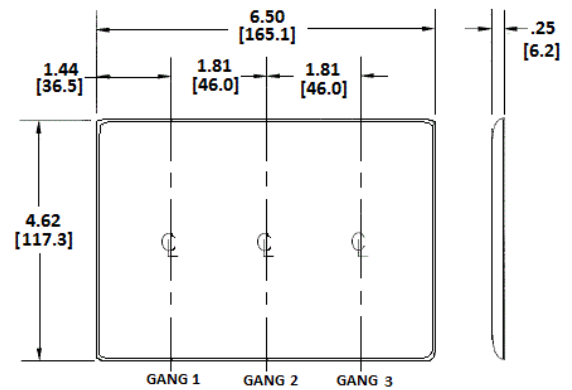

Wallplates Duplex Receptacle Wallplates

BRYANT®

Features

- Reinforcement ribs for extra strength
- Captive screw feature holds mounting screw in place
- High-impact, self-extinguishing nylon material

Ordering Information

Description	Color	Catalog Number	UPC
3-Gang, 3-Duplex Openings	Brown	NP83	883778102233

Listings

UL Listed
CSA Certified

Specifications

Plate Material	Nylon
Plate Type	3-Gang
Plate Openings	Duplex Receptacle
Mounting Screws	Steel painted, slotted head
Appearance	Smooth

Online Resources

Customer Use Drawing
eCatalog

Dimensions in Inches (mm)

Bryant Electric • An affiliate of Hubbell Incorporated (Delaware) • 40 Waterview Drive • Shelton, CT 06484
Phone (800) 323-2792 • Specifications subject to change without notice