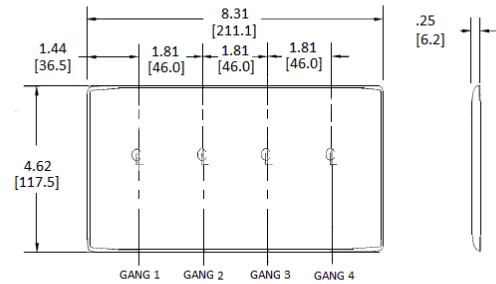

Wallplates

Duplex Receptacle Wallplates

Features

- Reinforcement ribs for extra strength
- High-impact, self-extinguishing nylon material
- Captive screw feature holds mounting screw in place

Ordering Information

Description	Color	Catalog No.	UPC
4-Gang, 4-Duplex Openings	Ivory	NP84I	883778102325

Listings

UL Listed
CSA Certified

Specifications

Plate Material	Nylon
Plate Type	4-Gang
Plate Openings	Duplex
Mounting Screws	Steel painted, slotted head
Appearance	Smooth