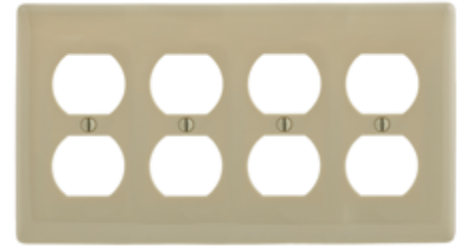

Wallplates

Duplex Receptacle Wallplates

Features

- Reinforcement ribs for extra strength
- High-impact, self-extinguishing nylon material
- Captive screw feature holds mounting screw in place

Ordering Information

Description	Color	Catalog No.	UPC
4-Gang, 4-Duplex Openings	Ivory	NP84I	883778102325

Listings

UL Listed
CSA Certified

Specifications

Plate Material	Nylon
Plate Type	4-Gang
Plate Openings	Duplex
Mounting Screws	Steel painted, slotted head
Appearance	Smooth