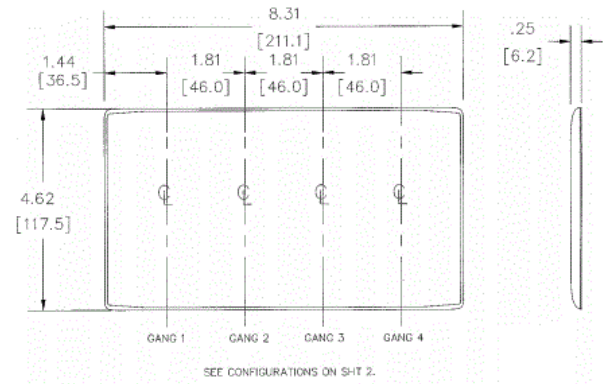

Wallplates

Duplex Receptacle Wallplates

Features

- Reinforcement ribs for extra strength
- High-impact, self-extinguishing nylon material
- Captive screw feature holds mounting screw in place

Ordering Information

Description	Color	Catalog No.	UPC
4-Gang, 4-Duplex Openings	White	NP84W	883778102332

Listings

UL Listed
CSA Certified

Specifications

Plate Material	Nylon
Plate Type	4-Gang
Plate Openings	Duplex
Mounting Screws	Steel painted, slotted head
Appearance	Smooth