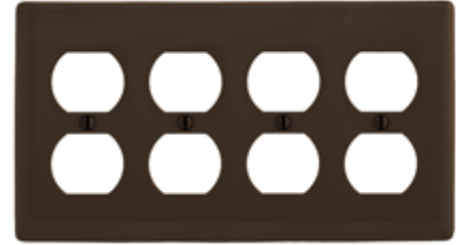

Wallplates Duplex Receptacle Wallplates

BRYANT®

Features

- Reinforcement ribs for extra strength
- Captive screw feature holds mounting screw in place
- High-impact, self-extinguishing nylon material

Ordering Information

| Description | Color | Catalog Number | UPC |
|---------------------------|-------|----------------|--------------|
| 4-Gang, 4-Duplex Openings | Brown | NP84 | 883778102318 |

Listings

UL Listed
CSA Certified

Specifications

| | |
|-----------------|-----------------------------|
| Plate Material | Nylon |
| Plate Type | 4-Gang |
| Plate Openings | Duplex Receptacle |
| Mounting Screws | Steel painted, slotted head |
| Appearance | Smooth |