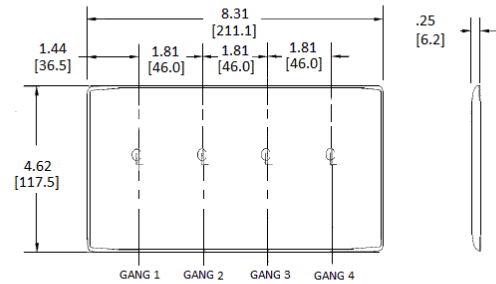

Wallplates Duplex Receptacle Wallplates

BRYANT®

Features

- Reinforcement ribs for extra strength
- Captive screw feature holds mounting screw in place
- High-impact, self-extinguishing nylon material

Ordering Information

| Description | Color | Catalog Number | UPC |
|---------------------------|-------|----------------|--------------|
| 4-Gang, 4-Duplex Openings | Brown | NP84 | 883778102318 |

Listings

UL Listed
CSA Certified

Specifications

| | |
|-----------------|-----------------------------|
| Plate Material | Nylon |
| Plate Type | 4-Gang |
| Plate Openings | Duplex Receptacle |
| Mounting Screws | Steel painted, slotted head |
| Appearance | Smooth |

Online Resources

[Customer Use Drawing](#)
[eCatalog](#)

Dimensions in Inches (mm)

Bryant Electric • An affiliate of Hubbell Incorporated (Delaware) • 40 Waterview Drive • Shelton, CT 06484
Phone (800) 323-2792 • Specifications subject to change without notice