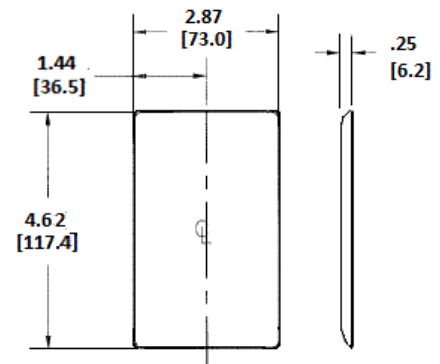

Wallplates

Duplex Receptacle Wallplates

BRYANT®

Features

- Reinforcement ribs for extra strength
- Captive screw feature holds mounting screw in place
- High-impact, self-extinguishing nylon material

Ordering Information

Description	Color	UPC Number	UPC Number
1-Gang, Duplex Opening	Ivory	NP8I	NP8I

Listings

UL Listed
CSA Certified

Specifications

Plate Material	Nylon
Plate Type	Wall Plate
Plate Openings	Duplex Receptacle
Mounting Screws	Steel painted, slotted head
Appearance	Smooth