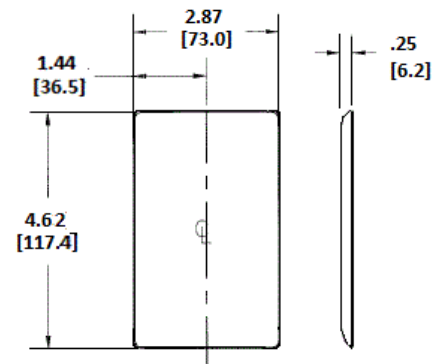

Description	Color	Catalog No.	UPC
1-Gang, Duplex Opening	Light Almond	NP8LA	883778118357

Listings

UL Listed
CSA Certified

Specifications

Plate Material	Nylon
Plate Type	1-Gang
Plate Openings	Duplex Receptacle
Mounting Screws	Steel painted, slotted head
Appearance	Smooth