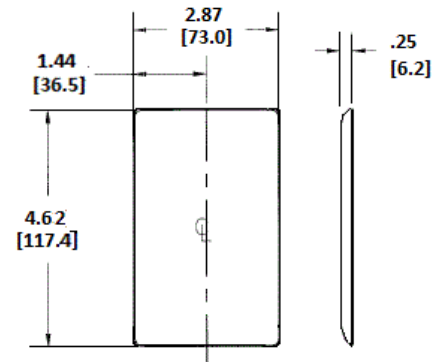

Description	Color	Catalog Number	UPC
1-Gang, 1-Duplex Opening, paint filled black lettering	Orange	NP8OIG	883778111006

Listings

UL Listed
CSA Certified

Specifications

Material	Nylon
Plate Type	1-Gang
Plate Openings	Duplex
Mounting Screws	Steel painted, slotted head
Appearance	Smooth