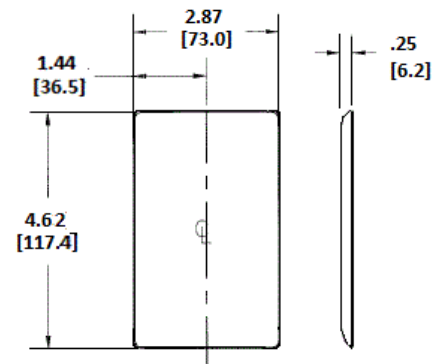

### Ordering Information

Description	Color	Catalog Number	UPC
1-Gang, Duplex Opening	Red	NP8R	883778102134

### Specifications

Plate Material	Nylon
Plate Type	1-Gang
Plate Openings	Duplex Receptacle
Mounting Screws	Steel painted, slotted head
Appearance	Smooth