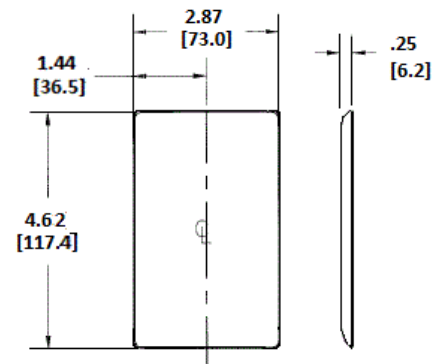

Description	Color	Catalog Number	UPC
1-Gang, Duplex Opening	Brown	NP8	883778102073

Listings

UL Listed
CSA Certified

Specifications

Plate Material	Nylon
Plate Type	Wall Plate
Plate Openings	Duplex Receptacle
Mounting Screws	Steel painted, slotted head
Appearance	Smooth