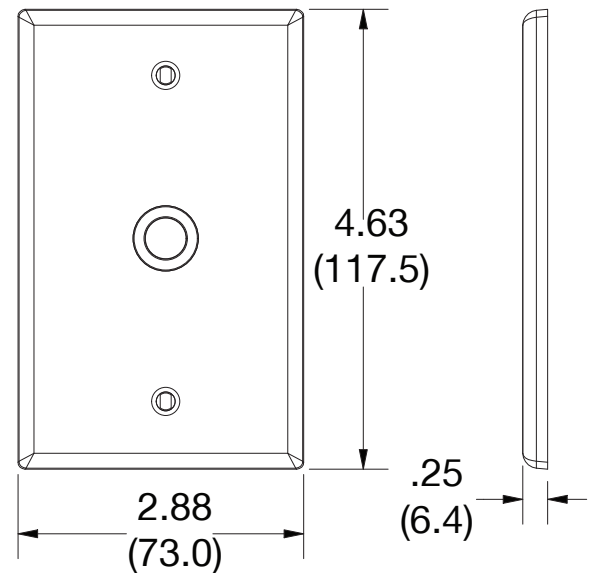

## Wallplate Box Mount 406" Inch Opening 1-Gang

### Ordering Information

Description	Gang	Color	UPC Number	Catalog Number
406" Opening, smooth satin finish, For use with coaxial	1	Black	883778310751	P11BK

### Specifications

Material	Polycarbonate thermoplastic
Thickness	.25 (6.4)
Orientation	Orientation
Mounting	Screw
Mounting Screws	Painted steel
Dimensions	4.63 in x 2.88 in x 0.25 in
Flammability	UL 94 V2