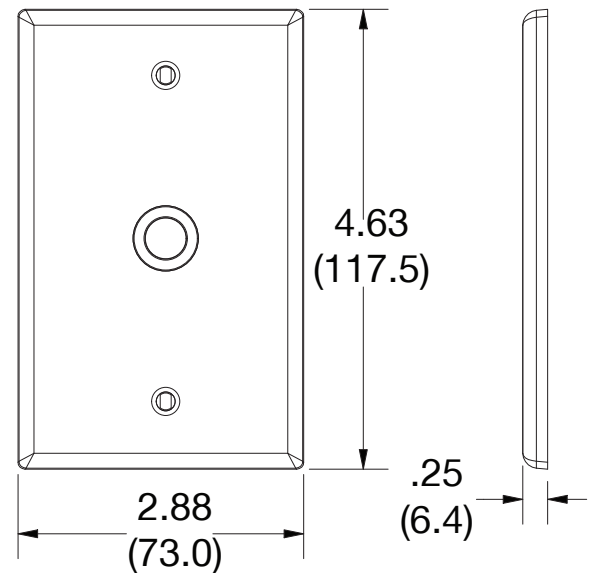

Wallplate Box Mount 406" Inch Opening 1-Gang

Features

- High-impact, self-extinguishing polycarbonate material
- More rigid; sharp lines and less dimpling
- Smooth satin finish; blends into wall with an optimum finish

Ordering Information

Description	Gang	Color	UPC Number	Catalog Number
406" Opening, smooth satin finish, For use with coaxial	1	Gray	883778310768	P11GY

Listings

cULus Listed

Specifications

Material	Polycarbonate thermoplastic
Thickness	.25 (6.4)
Orientation	Orientation
Mounting	Screw
Mounting Screws	Painted steel
Dimensions	4.63 in x 2.88 in x 0.25 in
Flammability	UL 94 V2

Dimensions in Inches (mm)

Bryant Electric • An affiliate of Hubbell Incorporated (Delaware) • 40 Waterview Drive • Shelton, CT 06484
Phone (800) 323-2792 • Specifications subject to change without notice