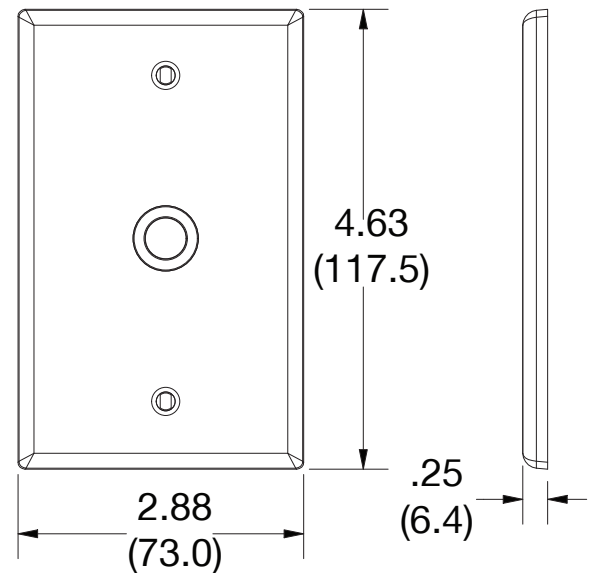

Wallplate Box Mount 406" Inch Opening 1-Gang

Features

- High-impact, self-extinguishing polycarbonate material
- More rigid; sharp lines and less dimpling
- Smooth satin finish; blends into wall with an optimum finish

Ordering Information

Description	Gang	Color	UPC Number	Catalog Number
406" Opening, smooth satin finish, For use with coaxial	1	Ivory	883778310775	P111

Listings

cULus Listed

Specifications

Material	Polycarbonate thermoplastic
Thickness	.25 (6.4)
Orientation	Orientation
Mounting	Screw
Mounting Screws	Painted steel
Dimensions	4.63 in x 2.88 in x 0.25 in
Flammability	UL 94 V2

Dimensions in Inches (mm)

Bryant Electric • An affiliate of Hubbell Incorporated (Delaware) • 40 Waterview Drive • Shelton, CT 06484
Phone (800) 323-2792 • Specifications subject to change without notice