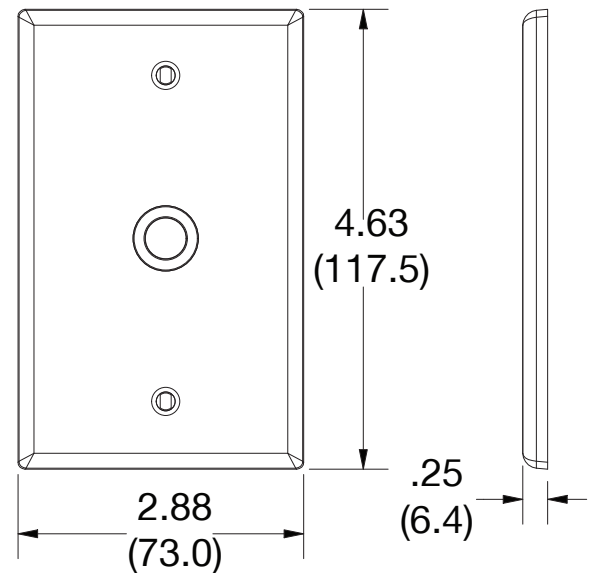

Wallplate Box Mount 406" Inch Opening 1-Gang

Features

- High-impact, self-extinguishing polycarbonate material
- More rigid; sharp lines and less dimpling
- Smooth satin finish; blends into wall with an optimum finish

Ordering Information

Description	Gang	Color	UPC Number	Catalog Number
406" Opening, smooth satin finish, For use with coaxial	1	Light Almond	883778310782	P11LA

Listings

cULus Listed

Specifications

Material	Polycarbonate thermoplastic
Thickness	.25 (6.4)
Orientation	Orientation
Mounting	Screw
Mounting Screws	Painted steel
Dimensions	4.63 in x 2.88 in x 0.25 in
Flammability	UL 94 V2

Dimensions in Inches (mm)

Bryant Electric • An affiliate of Hubbell Incorporated (Delaware) • 40 Waterview Drive • Shelton, CT 06484
Phone (800) 323-2792 • Specifications subject to change without notice