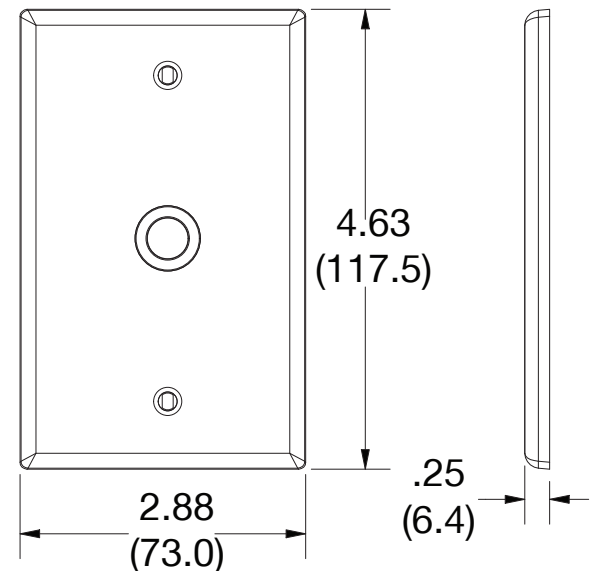

Wallplate Box Mount 406" Inch Opening 1-Gang

Features

- High-impact, self-extinguishing polycarbonate material
- More rigid; sharp lines and less dimpling
- Smooth satin finish; blends into wall with an optimum finish

Ordering Information

Description	Gang	Color	UPC Number	Catalog Number
406" Opening, smooth satin finish, For use with coaxial	1	Red	883778310799	P11R

Listings

cULus Listed

Specifications

Material	Polycarbonate thermoplastic
Thickness	.25 (6.4)
Orientation	Orientation
Mounting	Screw
Mounting Screws	Painted steel
Dimensions	4.63 in x 2.88 in x 0.25 in
Flammability	UL 94 V2

Dimensions in Inches (mm)

Bryant Electric • An affiliate of Hubbell Incorporated (Delaware) • 40 Waterview Drive • Shelton, CT 06484
Phone (800) 323-2792 • Specifications subject to change without notice