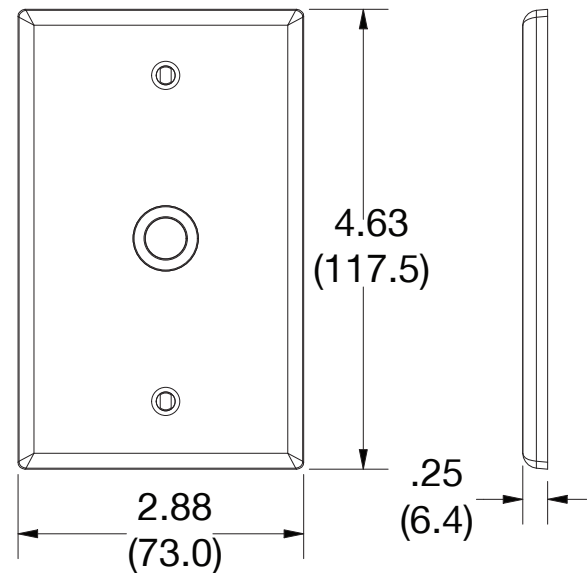

Wallplate Box Mount 406" Inch Opening 1-Gang

Features

- High-impact, self-extinguishing polycarbonate material
- More rigid; sharp lines and less dimpling
- Smooth satin finish; blends into wall with an optimum finish

Ordering Information

Description	Gang	Color	UPC Number	Catalog Number
406" Opening, smooth satin finish, For use with coaxial	1	White	883778310805	P11W

Listings

cULus Listed

Specifications

Material	Polycarbonate thermoplastic
Thickness	.25 (6.4)
Orientation	Orientation
Mounting	Screw
Mounting Screws	Painted steel
Dimensions	4.63 in x 2.88 in x 0.25 in
Flammability	UL 94 V2

Dimensions in Inches (mm)

Bryant Electric • An affiliate of Hubbell Incorporated (Delaware) • 40 Waterview Drive • Shelton, CT 06484
Phone (800) 323-2792 • Specifications subject to change without notice