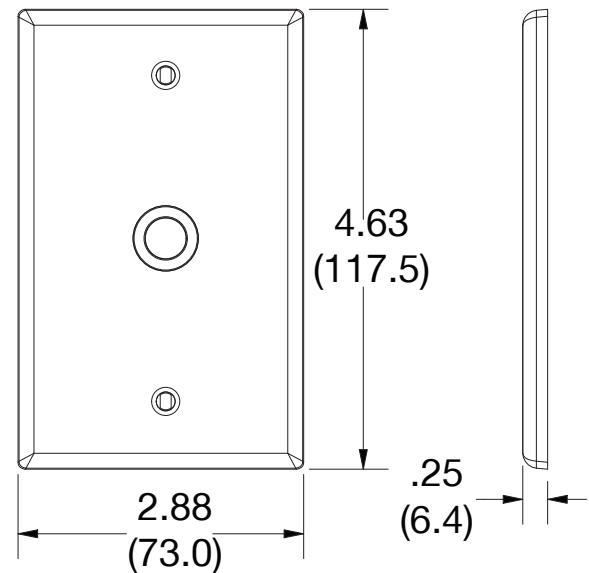

Wallplate Box Mount 406" Inch Opening 1-Gang

Features

- High-impact, self-extinguishing polycarbonate material
- More rigid; sharp lines and less dimpling
- Smooth satin finish; blends into wall with an optimum finish

Ordering Information

Description	Gang	Color	UPC Number	Catalog Number
406" Opening, smooth satin finish, For use with coaxial	1	Brown	883778310638	P11

Listings

cULus Listed

Specifications

Material	Polycarbonate thermoplastic
Thickness	.25 (6.4)
Orientation	Orientation
Mounting	Screw
Mounting Screws	Painted steel
Dimensions	4.63 in x 2.88 in x 0.25 in
Flammability	UL 94 V2

Dimensions in Inches (mm)

Bryant Electric • An affiliate of Hubbell Incorporated (Delaware) • 40 Waterview Drive • Shelton, CT 06484
Phone (800) 323-2792 • Specifications subject to change without notice