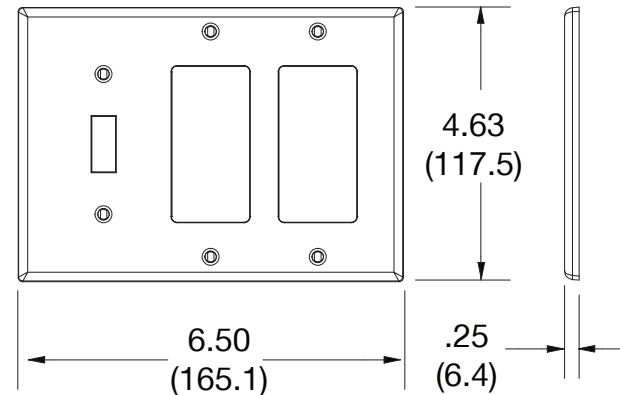

### Ordering Information

Description	Gang	Color	UPC Number	Catalog Number
Toggle and receptacle, smooth satin finish, for use with 1 toggle switch and 2 decorator devices	3	Gray	883778315732	<b>P1262GY</b>

### Specifications

Material	Polycarbonate thermoplastic
Thickness	.25 (6.4)
Orientation	Orientation
Mounting	Screw
Mounting Screws	Painted steel
Dimensions	4.63 in x 6.50 in x 0.25 in
Flammability	UL 94 V2