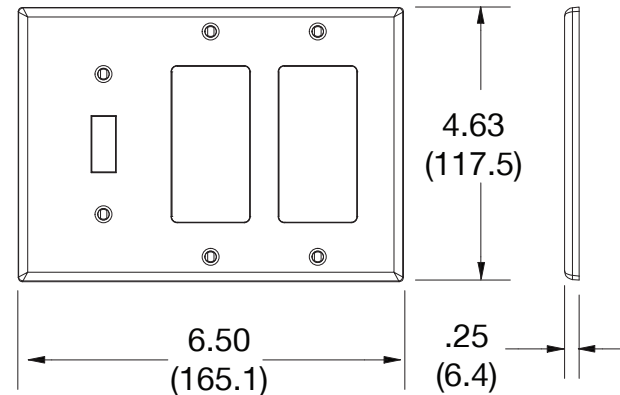

Wallplate Toggle Switch and Decorator 3-Gang

Features

- High-impact, self-extinguishing polycarbonate material
- More rigid; sharp lines and less dimpling
- Smooth satin finish; blends into wall with an optimum finish

Ordering Information

Description	Gang	Color	UPC Number	Catalog Number
Toggle and receptacle, smooth satin finish, for use with 1 toggle switch and 2 decorator devices	3	Ivory	883778315749	P1262I

Listings

cULus Listed

Specifications

Material	Polycarbonate thermoplastic
Thickness	.25 (6.4)
Orientation	Orientation
Mounting	Screw
Mounting Screws	Painted steel
Dimensions	4.63 in x 6.50 in x 0.25 in
Flammability	UL 94 V2

Dimensions in Inches (mm)

Bryant Electric • An affiliate of Hubbell Incorporated (Delaware) • 40 Waterview Drive • Shelton, CT 06484
Phone (800) 323-2792 • Specifications subject to change without notice