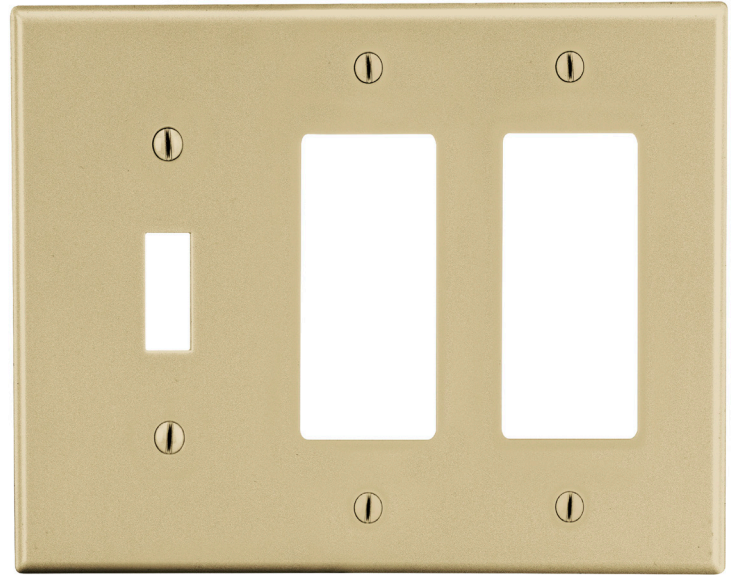

Wallplate Toggle Switch and Decorator 3-Gang

Features

- High-impact, self-extinguishing polycarbonate material
- More rigid; sharp lines and less dimpling
- Smooth satin finish; blends into wall with an optimum finish

Ordering Information

Description	Gang	Color	UPC Number	Catalog Number
Toggle and receptacle, smooth satin finish, for use with 1 toggle switch and 2 decorator devices	3	Ivory	883778315749	P1262I

Listings

cULus Listed

Specifications

Material	Polycarbonate thermoplastic
Thickness	.25 (6.4)
Orientation	Orientation
Mounting	Screw
Mounting Screws	Painted steel
Dimensions	4.63 in x 6.50 in x 0.25 in
Flammability	UL 94 V2