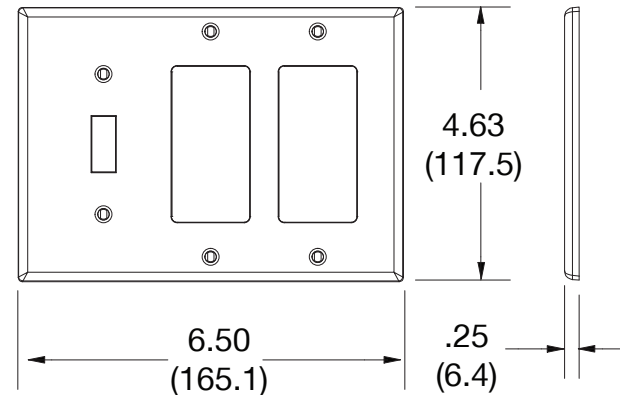

Wallplate Toggle Switch and Decorator 3-Gang

Features

- High-impact, self-extinguishing polycarbonate material
- More rigid; sharp lines and less dimpling
- Smooth satin finish; blends into wall with an optimum finish

Ordering Information

Description	Gang	Color	UPC Number	Catalog Number
Toggle and receptacle, smooth satin finish, for use with 1 toggle switch and 2 decorator devices	3	Light Almond	883778315763	P1262LA

Listings

cULus Listed

Specifications

Material	Polycarbonate thermoplastic
Thickness	.25 (6.4)
Orientation	Orientation
Mounting	Screw
Mounting Screws	Painted steel
Dimensions	4.63 in x 6.50 in x 0.25 in
Flammability	UL 94 V2

Dimensions in Inches (mm)

Bryant Electric • An affiliate of Hubbell Incorporated (Delaware) • 40 Waterview Drive • Shelton, CT 06484
Phone (800) 323-2792 • Specifications subject to change without notice