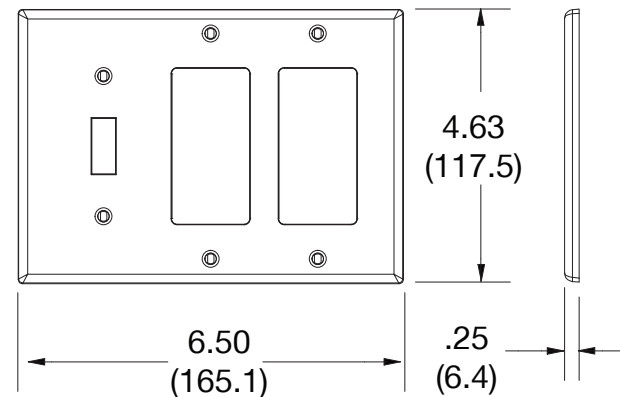

Wallplate Toggle Switch and Decorator 3-Gang

Features

- High-impact, self-extinguishing polycarbonate material
- More rigid; sharp lines and less dimpling
- Smooth satin finish; blends into wall with an optimum finish

Ordering Information

Description	Gang	Color	UPC Number	Catalog Number
Toggle and receptacle, smooth satin finish, for use with 1 toggle switch and 2 decorator devices	3	White	883778315770	P1262W

Listings

cULus Listed

Specifications

Material	Polycarbonate thermoplastic
Thickness	.25 (6.4)
Orientation	Orientation
Mounting	Screw
Mounting Screws	Painted steel
Dimensions	4.63 in x 6.50 in x 0.25 in
Flammability	UL 94 V2

Dimensions in Inches (mm)

Bryant Electric • An affiliate of Hubbell Incorporated (Delaware) • 40 Waterview Drive • Shelton, CT 06484
Phone (800) 323-2792 • Specifications subject to change without notice