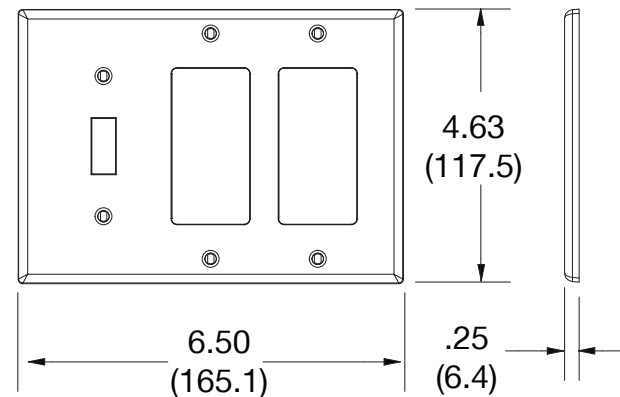

Wallplate Toggle Switch and Decorator 3-Gang

Features

- High-impact, self-extinguishing polycarbonate material
- More rigid; sharp lines and less dimpling
- Smooth satin finish; blends into wall with an optimum finish

Ordering Information

Description	Gang	Color	UPC Number	Catalog Number
Toggle and receptacle, smooth satin finish, for use with 1 toggle switch and 2 decorator devices	3	Brown	883778315701	P1262

Listings

cULus Listed

Specifications

Material	Polycarbonate thermoplastic
Thickness	.25 (6.4)
Orientation	Orientation
Mounting	Screw
Mounting Screws	Painted steel
Dimensions	4.63 in x 6.50 in x 0.25 in
Flammability	UL 94 V2

Dimensions in Inches (mm)

Bryant Electric • An affiliate of Hubbell Incorporated (Delaware) • 40 Waterview Drive • Shelton, CT 06484
Phone (800) 323-2792 • Specifications subject to change without notice