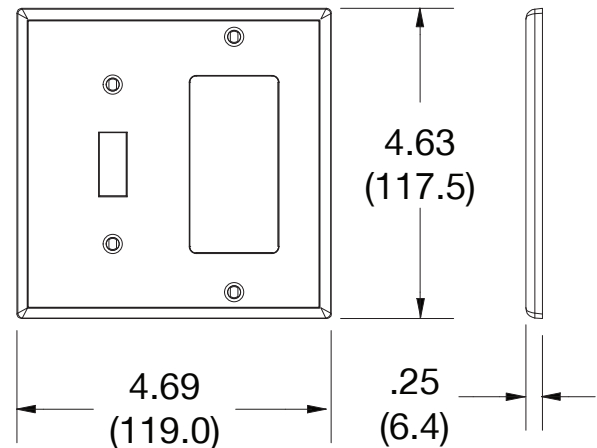

### Ordering Information

Description	Gang	Color	UPC Number	Catalog Number
Toggle and receptacle, smooth satin finish, for use with toggle switch and decorator receptacle	2	Gray	883778310942	<b>P126GY</b>

### Specifications

Material	Polycarbonate thermoplastic
Thickness	.25 (6.4)
Orientation	Orientation
Mounting	Screw
Mounting Screws	Painted steel
Dimensions	4.63 in x 4.69 in x 0.25 in
Flammability	UL 94 V2