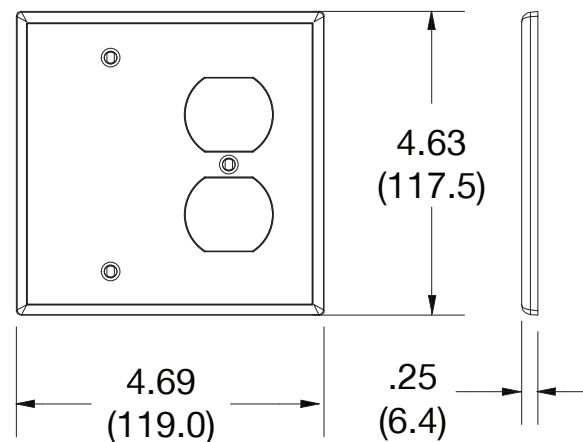

Wallplate Duplex and Blank Box Mount 2-Gang

Features

- High-impact, self-extinguishing polycarbonate material
- More rigid; sharp lines and less dimpling
- Smooth satin finish; blends into wall with an optimum finish

Ordering Information

Description	Gang	Color	UPC Number	Catalog Number
Duplex receptacle and blank box mount, smooth satin finish, for use with 1 duplex receptacle	2	Black	883778311116	P138BK

Listings

cULus Listed

Specifications

Material	Polycarbonate thermoplastic
Thickness	.25 (6.4)
Orientation	Orientation
Mounting	Screw
Mounting Screws	Painted steel
Dimensions	4.63 in x 4.69 in x 0.25 in
Flammability	UL 94 V2

Dimensions in Inches (mm)

Bryant Electric • An affiliate of Hubbell Incorporated (Delaware) • 40 Waterview Drive • Shelton, CT 06484
Phone (800) 323-2792 • Specifications subject to change without notice