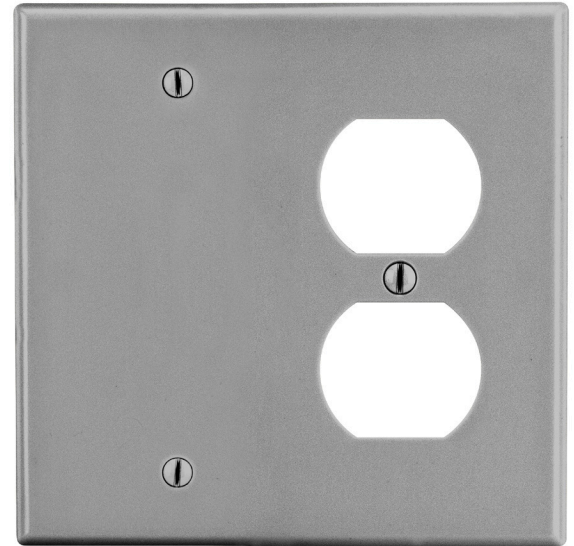

## Wallplate Duplex and Blank Box Mount 2-Gang

### Features

- High-impact, self-extinguishing polycarbonate material
- More rigid; sharp lines and less dimpling
- Smooth satin finish; blends into wall with an optimum finish

### Ordering Information

Description	Gang	Color	UPC Number	Catalog Number
Duplex receptacle and blank box mount, smooth satin finish, for use with 1 duplex receptacle	2	Gray	883778311123	<b>P138GY</b>

### Specifications

Material	Polycarbonate thermoplastic
Thickness	.25 (6.4)
Orientation	Orientation
Mounting	Screw
Mounting Screws	Painted steel
Dimensions	4.63 in x 4.69 in x 0.25 in
Flammability	UL 94 V2