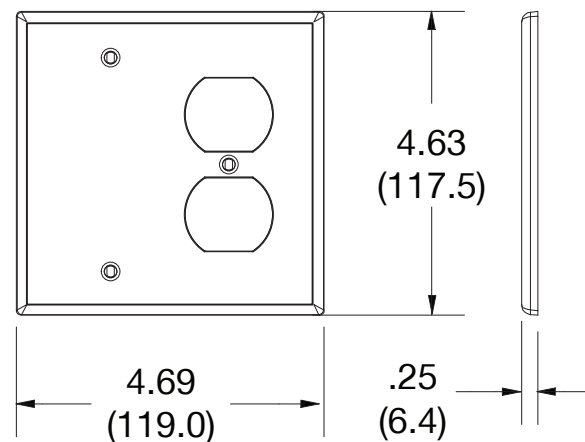

### Ordering Information

Description	Gang	Color	UPC Number	Catalog Number
Duplex receptacle and blank box mount, smooth satin finish, for use with 1 duplex receptacle	2	Gray	883778311123	<b>P138GY</b>

### Specifications

Material	Polycarbonate thermoplastic
Thickness	.25 (6.4)
Orientation	Orientation
Mounting	Screw
Mounting Screws	Painted steel
Dimensions	4.63 in x 4.69 in x 0.25 in
Flammability	UL 94 V2