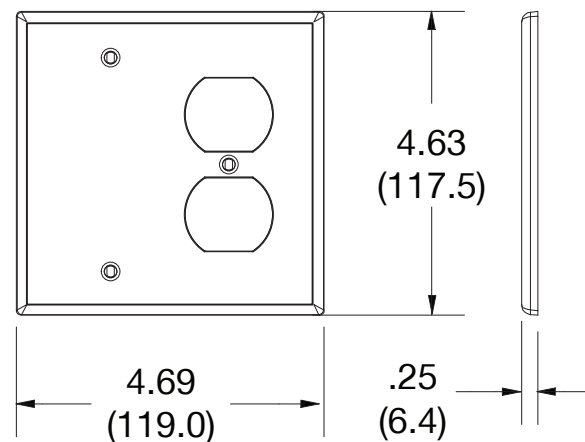

Wallplate Duplex and Blank Box Mount 2-Gang

Features

- High-impact, self-extinguishing polycarbonate material
- More rigid; sharp lines and less dimpling
- Smooth satin finish; blends into wall with an optimum finish

Ordering Information

Description	Gang	Color	UPC Number	Catalog Number
Duplex receptacle and blank box mount, smooth satin finish, for use with 1 duplex receptacle	2	Ivory	883778311130	P138I

Listings

cULus Listed

Specifications

Material	Polycarbonate thermoplastic
Thickness	.25 (6.4)
Orientation	Orientation
Mounting	Screw
Mounting Screws	Painted steel
Dimensions	4.63 in x 4.69 in x 0.25 in
Flammability	UL 94 V2

Dimensions in Inches (mm)

Bryant Electric • An affiliate of Hubbell Incorporated (Delaware) • 40 Waterview Drive • Shelton, CT 06484
Phone (800) 323-2792 • Specifications subject to change without notice