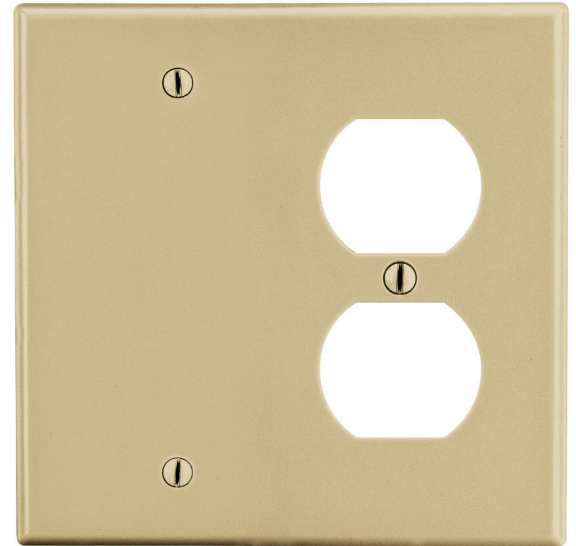

Wallplate Duplex and Blank Box Mount 2-Gang

Features

- High-impact, self-extinguishing polycarbonate material
- More rigid; sharp lines and less dimpling
- Smooth satin finish; blends into wall with an optimum finish

Ordering Information

Description	Gang	Color	UPC Number	Catalog Number
Duplex receptacle and blank box mount, smooth satin finish, for use with 1 duplex receptacle	2	Ivory	883778311130	P138I

Listings

cULus Listed

Specifications

Material	Polycarbonate thermoplastic
Thickness	.25 (6.4)
Orientation	Orientation
Mounting	Screw
Mounting Screws	Painted steel
Dimensions	4.63 in x 4.69 in x 0.25 in
Flammability	UL 94 V2