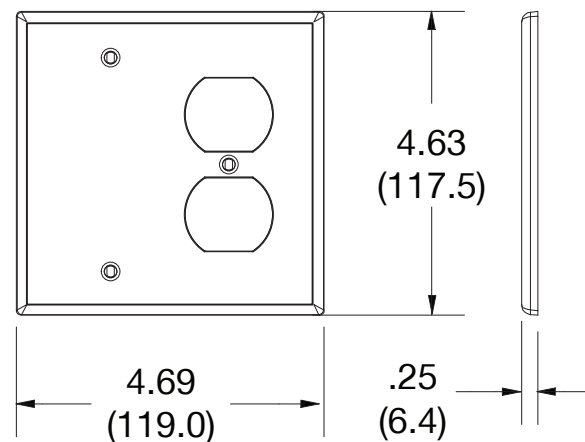

### Ordering Information

Description	Gang	Color	UPC Number	Catalog Number
Duplex receptacle and blank box mount, smooth satin finish, for use with 1 duplex receptacle	2	Light Almond	883778311147	P138LA

### Specifications

Material	Polycarbonate thermoplastic
Thickness	.25 (6.4)
Orientation	Orientation
Mounting	Screw
Mounting Screws	Painted steel
Dimensions	4.63 in x 4.69 in x 0.25 in
Flammability	UL 94 V2