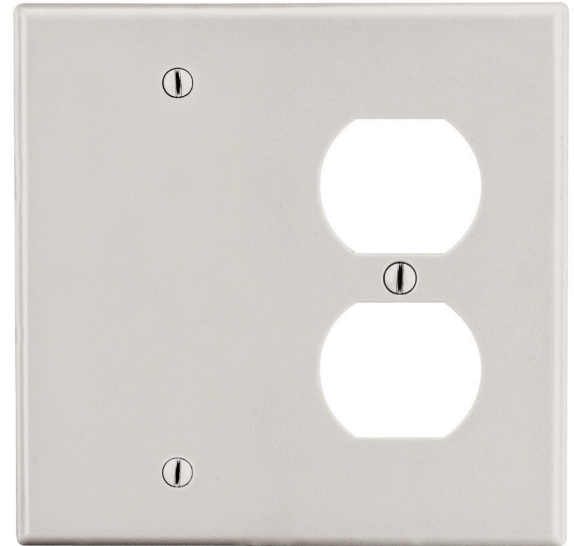

## Wallplate Duplex and Blank Box Mount 2-Gang

### Features

- High-impact, self-extinguishing polycarbonate material
- More rigid; sharp lines and less dimpling
- Smooth satin finish; blends into wall with an optimum finish

### Ordering Information

Description	Gang	Color	UPC Number	Catalog Number
Duplex receptacle and blank box mount, smooth satin finish, for use with 1 duplex receptacle	2	Light Almond	883778311147	P138LA

### Specifications

Material	Polycarbonate thermoplastic
Thickness	.25 (6.4)
Orientation	Orientation
Mounting	Screw
Mounting Screws	Painted steel
Dimensions	4.63 in x 4.69 in x 0.25 in
Flammability	UL 94 V2