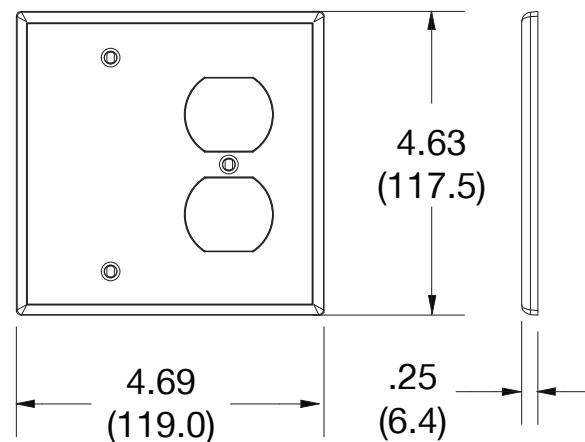

Wallplate Duplex and Blank Box Mount 2-Gang

Features

- High-impact, self-extinguishing polycarbonate material
- More rigid; sharp lines and less dimpling
- Smooth satin finish; blends into wall with an optimum finish

Ordering Information

Description	Gang	Color	UPC Number	Catalog Number
Duplex receptacle and blank box mount, smooth satin finish, for use with 1 duplex receptacle	2	White	883778311154	P138W

Listings

cULus Listed

Specifications

Material	Polycarbonate thermoplastic
Thickness	.25 (6.4)
Orientation	Orientation
Mounting	Screw
Mounting Screws	Painted steel
Dimensions	4.63 in x 4.69 in x 0.25 in
Flammability	UL 94 V2

Dimensions in Inches (mm)

Bryant Electric • An affiliate of Hubbell Incorporated (Delaware) • 40 Waterview Drive • Shelton, CT 06484
Phone (800) 323-2792 • Specifications subject to change without notice