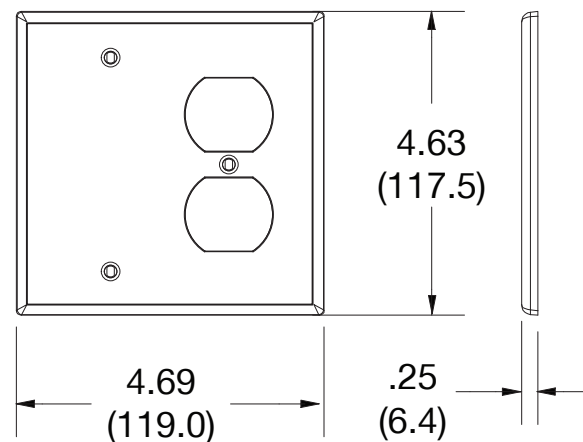

### Ordering Information

Description	Gang	Color	UPC Number	Catalog Number
Duplex receptacle and blank box mount, smooth satin finish, for use with 1 duplex receptacle	2	Brown	883778311109	<b>P138</b>

### Specifications

Material	Polycarbonate thermoplastic
Thickness	.25 (6.4)
Orientation	Orientation
Mounting	Screw
Mounting Screws	Painted steel
Dimensions	4.63 in x 4.69 in x 0.25 in
Flammability	UL 94 V2