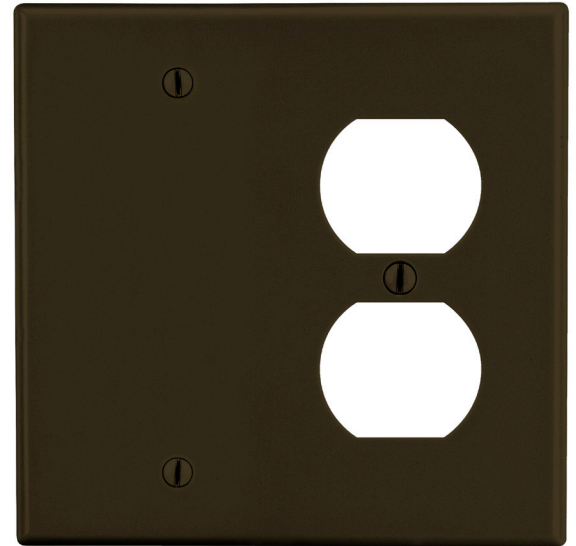

## Wallplate Duplex and Blank Box Mount 2-Gang

### Features

- High-impact, self-extinguishing polycarbonate material
- More rigid; sharp lines and less dimpling
- Smooth satin finish; blends into wall with an optimum finish

### Ordering Information

Description	Gang	Color	UPC Number	Catalog Number
Duplex receptacle and blank box mount, smooth satin finish, for use with 1 duplex receptacle	2	Brown	883778311109	<b>P138</b>